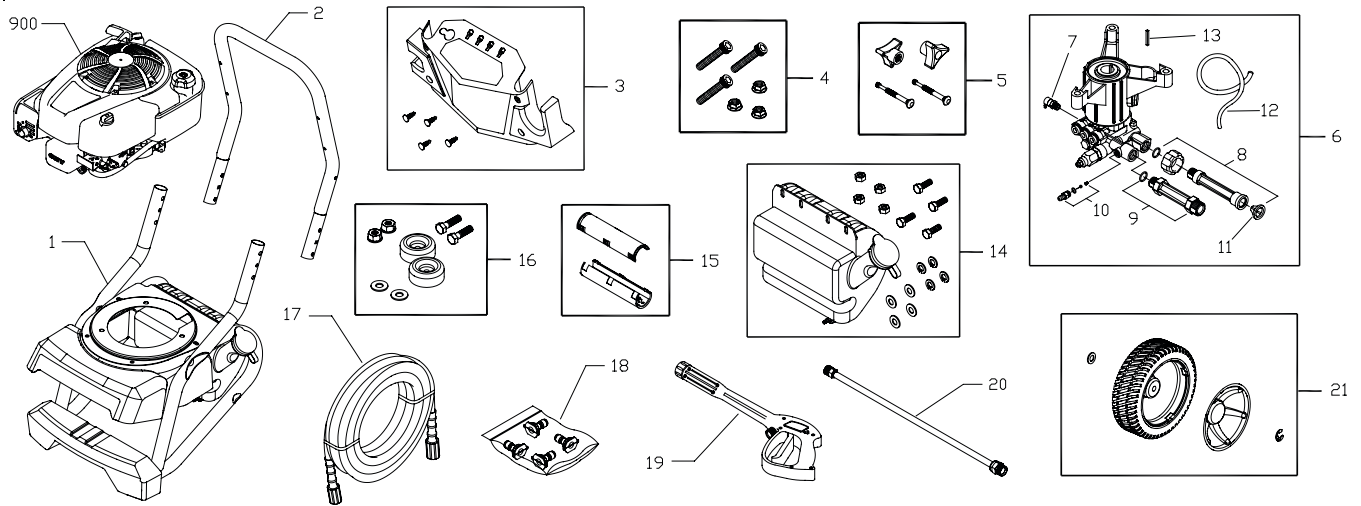

# Exploded View and Parts List — Main Unit

Item	Part #	Description
1	311970GS	BASE
2	310629BVGGS	HANDLE
3	310790GS	BILLBOARD
	195964GS	KIT-TREE CLIPS
4	203526GS	KIT-HARDWARE PUMP MOUNTING
5	311896GS	KIT-HARDWARE HANDLE
6	311966GS	PUMP
7	208673GS	VALVE-THERMAL RELIEF
8	201496GS	KIT-WATER INLET
9	201497GS	FITTING
10	192914GS	KIT-CHEM INJ
11	B2384GS	FILTER-GARDEN HOSE
12	189971GS	HOSE-CHEMICAL
13	23139GS	KEY
14	310800GS	TANK-CHEMICAL
	310804GS	CAP-CHEMICAL TANK
	310333GS	KIT-FUEL VALVE
15	311969GS	GRIP
16	192310GS	MOUNT-VIBRATION
17	196006GS	HOSE
18	208041GS	KIT-QC NOZZLES
	195983AKGS	NOZZLE-QC YELLOW
	195983AMGS	NOZZLE-QC WHITE
	195983AJGS	NOZZLE-QC RED
	198841GS	NOZZLE-QC BLACK

Item	Part #	Description
19	204627GS	GUN
20	200595GS	EXTENSION-QC
21	202477GS	KIT-WHEEL
	200519GS	HUBCAP
	192050GS	E-RING
900	§	ENGINE

### Items Not Illustrated

310795GS	MANUAL-OPERATOR'S
BB3061BGS	OIL BOTTLE
310788GS	DECAL-Unit
310789GS	DECAL-Shroud
203874GS	AXLE
194256GS	TAG-WARNING